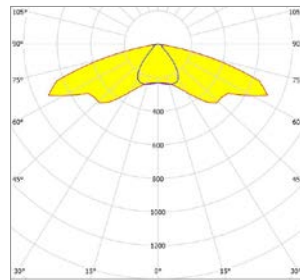

OPTIONS

- Other RAL colour
- Twilight switch
- Comfort Light

BOW EASY LIGHT		
Lumen	LED power (W)	System power (W)
280	1,4	2,5
440	2,3	3,6
560	2,9	4,4

BOW AREA

BOW GALLERY

Luminaires in the Easy Light version can be programmed in various luminous fluxes. They can also be optionally equipped with a twilight switch so that the fixture automatically reacts to light and dark. The sensitivity of the sensor can be adjusted by means of dipswitches.