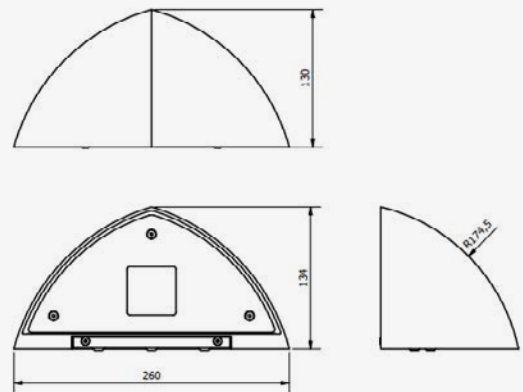

BY LIGHTRONICS

DIMENSIONS BOW

in mm

Features

IP 65

IK 08

OPTIONS

PRODUCT SPECIFICATIONS

- Aluminium housing, double coated with epoxy for coastal areas
- Standard colour DB703 or RAL9010
- Screen-printed glass cover
- Dimensions (l x w x h): 260 x 134 x 130
- Cable entry central rear
- Safety class I
- Voltage 230/240 V, 50 Hz
- Assembly-, installation- en maintenance friendly
- CRI >80
- Colour temperature warm white (3000K) or neutral white (4000K)
- Expected lifespan 100.000 hours at T-ambient = 25°C (L80/F10)
- Two different light distribution patterns, area or gallery