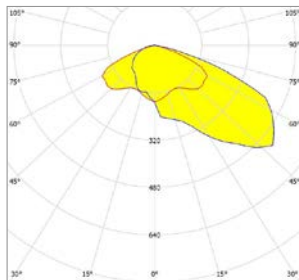

PRODUCT SPECIFICATIONS

- Aluminium housing, double coated with epoxy for coastal areas
- Standard colour DB703 or RAL9010
- Screen-printed glass cover
- Dimensions (l x w x h): 260 x 134 x 130
- Cable entry central rear
- Safety class I
- Voltage 230/240 V, 50 Hz
- Assembly-, installation- en maintenance friendly
- CRI >80
- Colour temperature warm white (3000K) or neutral white (4000K)
- Expected lifespan 100.000 hours at T-ambient = 25°C (L80/F10)
- Two different light distribution patterns, area or gallery

OPTIONS

- Other RAL colour
- Twilight switch
- Comfort Light

BOW | EASY LIGHT		
Lumen	LED power (W)	System power (W)
280	1,4	2,5
440	2,3	3,6
560	2,9	4,4

BOW AREA