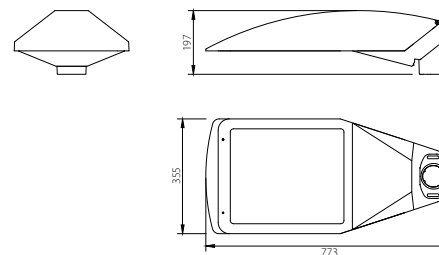

- Housing aluminum double coated (RAL 9007, 9005 and 7016)
- Light cover clear safety glass
- Pole mounted 60 mm
- Bracket mounted 76 mm
- Tilt angle adjustable from -15 to 0° (bracket mounting 48/60 mm), 0 to 10° (pole mounting 76 mm)
- Mass: ± 16 kg (depends on model)
- Wind surface: ± 0.08 m² (front), ± 0.04 m² (side)
- Safety class: I
- Assembly-, installation- and maintenance-friendly
- Voltage: 230/240 V, 50 Hz
- Standard Surge Protection (CM/DM) 10kV/6kV
- Standard cable type HO5BQ-F (3 x 1 mm²)
- Performance standard in 32, 48 or 64 LEDs
- CRI: > 70
- Color temperature standard neutral white (4000K) or 3000K (warm white)
- Expected lifespan 100.000 hours at T environment = 25°C (L96/F10)
- Different lens configurations
- LED2WELL CORE

Application areas

Characteristics

OPTIONS

PRODUCT SPECIFICATIONS

- Housing aluminum double coated (RAL 9007, 9005 and 7016)
- Light cover clear safety glass
- Pole mounting (separate pole pieces)
- For pole mounted 60 mm
- For bracket mounted 76 mm
- Tilt angle adjustable by bracket mounting 60 mm from -15 to 0°, by pole mounting 76 mm 0 to 10°
- Mass: ± 16 kg (depends on model)
- Wind surface: ± 0.08 m² (side), ± 0.04 m² (front)
- Safety class: I
- Assembly-, installation- and maintenance-friendly
- Voltage: 230/240 V, 50 Hz
- Standard Surge Protection (CM/DM) 10kV/6kV
- Standard cable type HO5BQ-F (3 x 1 mm²)
- As standard in 80 or 96 LEDs
- CRI: > 70
- Color temperature standard neutral white (4000K) or 3000K (warm white)
- Expected lifespan 100.000 hours at T environment = 25°C (L96/F10)
- Different lens configurations

DIMENSIONS BURAN PLUS EXTREME IN MM

Pole size 48/60 (bracket mounted)

Pole size 76 (pole mounted)

SMART CITY READY (optional)

Zhaga book 18 connector and screw cap (waterproof, IP66)

For diffused illumination and the ultimate in lighting comfort. Applicable for all BURAN models, with the exception of the BURAN EXL.