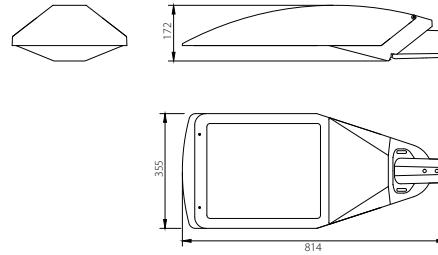

- Housing aluminum double coated (RAL 9007, 9005 and 7016)
- Light cover clear safety glass
- Pole mounted 60 mm
- Bracket mounted 76 mm
- Tilt angle adjustable from -15 to 0° (bracket mounting 48/60 mm), 0 to 10° (pole mounting 76 mm)
- Mass: ± 16 kg (depends on model)
- Wind surface: ± 0.08 m² (front), ± 0.04 m² (side)
- Safety class: I
- Assembly-, installation- and maintenance-friendly
- Voltage: 230/240 V, 50 Hz
- Standard Surge Protection (CM/DM) 10kV/6kV
- Standard cable type HO5BQ-F (3 x 1 mm²)
- Performance standard in 32, 48 or 64 LEDs
- CRI: > 70
- Color temperature standard neutral white (4000K) or 3000K (warm white)
- Expected lifespan 100.000 hours at T environment = 25°C (L96/F10)
- Different lens configurations
- LED2WELL CORE

DIMENSIONS BURAN PLUS IN MM

Pole size 48/60 (bracket mounted)

Pole size 48/60 (pole mounted)

SMART CITY READY (optional)

Zhaga book 18 connector and screw cap (waterproof, IP66)

OPTICA

For diffused illumination and the ultimate in lighting comfort. Applicable for all BURAN models, with the exception of the BURAN EXL.