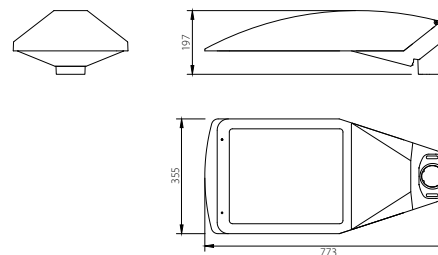

- Housing aluminum double coated (RAL 9007, 9005 and 7016)
- Light cover clear safety glass
- Pole mounted 60 mm
- Bracket mounted 76 mm
- Tilt angle adjustable from -15 to 0° (bracket mounting 48/60 mm), 0 to 10° (pole mounting 76 mm)
- Mass: ± 16 kg (depends on model)
- Wind surface: ± 0.08 m² (front), ± 0.04 m² (side)
- Safety class: I
- Assembly-, installation- and maintenance-friendly
- Voltage: 230/240 V, 50 Hz
- Standard Surge Protection (CM/DM) 10kV/6kV
- Standard cable type HO5BQ-F (3 x 1 mm²)
- Performance standard in 32, 48 or 64 LEDs
- CRI: > 70
- Color temperature standard neutral white (4000K) or 3000K (warm white)
- Expected lifespan 100.000 hours at T environment = 25°C (L96/F10)
- Different lens configurations
- LED2WELL CORE

DIMENSIONS BURAN PLUS IN MM

Pole size 48/60 (bracket mounted)

Pole size 48/60 (pole mounted)

SMART CITY READY (optional)

Zhaga book 18 connector and screw cap (waterproof, IP66)

OPTICA

For diffused illumination and the ultimate in lighting comfort. Applicable for all BURAN models, with the exception of the BURAN EXL.