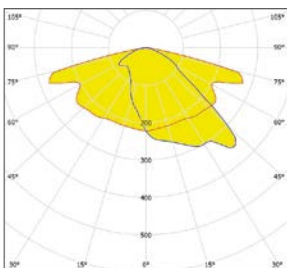

3000K		4000K	
Number of LEDs	Lumen	LED-power (W)	System power (W)	LED-power (W)	System power (W)
80	19000	116,9	126,7	-	-
	20000	126,2	136,5	116,9	126,7
	20500	128,6	138,7	119,1	129,1
	21000	134,6	145,2	125,0	135,2
	21500	136,9	147,8	127,3	137,7
	22000	142,9	154,1	133,2	144,0
	22500	145,2	156,8	135,7	146,5
	23000	-	-	140,6	151,6
	23500	-	-	144,1	155,5
96	24000	150,3	164,1	140,9	154,0
	24500	154,4	168,2	145,2	158,5
	25000	158,7	172,7	148,7	162,3
	25500	161,4	175,5	151,4	164,9
	26000	165,3	179,5	157,1	170,9
	26500	172,4	187,0	159,5	173,7
	27000	173,5	187,9	162,2	176,4
	27500	179,3	193,9	165,3	179,5
	28000	180,5	195,4	172,4	187,0
	28500	187,4	202,6	175,2	189,7
	29000	191,9	207,1	179,3	193,9
	29500	194,4	210,0	180,5	195,4
	30000	195,8	211,4	187,4	202,6

ASYMMETRIC AVERAGE WIDE ROAD (BPE1)