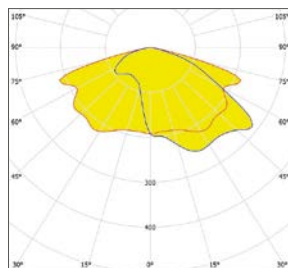

ASYMMETRIC AVERAGE WIDE ROAD (BPE2)