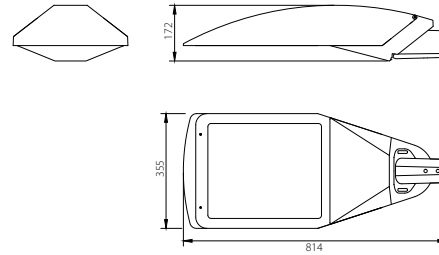

- Housing aluminum double coated (RAL 9007, 9005 and 7016)
- Light cover clear safety glass
- Pole mounted 60 mm
- Bracket mounted 76 mm
- Tilt angle adjustable from -15 to 0° (bracket mounting 48/60 mm), 0 to 10° (pole mounting 76 mm)
- Mass: ± 16 kg (depends on model)
- Wind surface: ± 0.08 m² (front), ± 0.04 m² (side)
- Safety class: I
- Assembly-, installation- and maintenance-friendly
- Voltage: 230/240 V, 50 Hz
- Standard Surge Protection (CM/DM) 10kV/6kV
- Standard cable type HO5BQ-F (3 x 1 mm²)
- Performance standard in 32, 48 or 64 LEDs
- CRI: > 70
- Color temperature standard neutral white (4000K) or 3000K (warm white)
- Expected lifespan 100.000 hours at T environment = 25°C (L96/F10)
- Different lens configurations
- LED2WELL CORE

Application areas

Characteristics

OPTIONS

PRODUCT SPECIFICATIONS

- Housing aluminum double coated (RAL 9007, 9005 and 7016)
- Light cover clear safety glass
- Pole mounting (separate pole pieces)
- For pole mounted 60 mm
- For bracket mounted 76 mm
- Tilt angle adjustable by bracket mounting 60 mm from -15 to 0°, by pole mounting 76 mm 0 to 10°
- Mass: ± 16 kg (depends on model)
- Wind surface: ± 0.08 m² (side), ± 0.04 m² (front)
- Safety class: I
- Assembly-, installation- and maintenance-friendly
- Voltage: 230/240 V, 50 Hz
- Standard Surge Protection (CM/DM) 10kV/6kV
- Standard cable type HO5BQ-F (3 x 1 mm²)
- As standard in 80 or 96 LEDs
- CRI: > 70
- Color temperature standard neutral white (4000K) or 3000K (warm white)
- Expected lifespan 100.000 hours at T environment = 25°C (L96/F10)
- Different lens configurations

DIMENSIONS BURAN PLUS EXTREME IN MM

Pole size 48/60 (bracket mounted)

Pole size 76 (pole mounted)

SMART CITY READY (optional)

Zhaga book 18 connector and screw cap (waterproof, IP66)

For diffused illumination and the ultimate in lighting comfort. Applicable for all BURAN models, with the exception of the BURAN EXL.