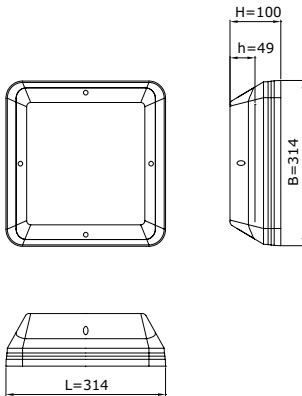

PRODUCT SPECIFICATIONS

- Housing made of impactproof, flame-retardant, UV-stabilised polycarbonate
- Standard colour RAL 9010, RAL 9005 or RAL 7016
- Light cover made of polycarbonate, opal or frosted
- Dimensions (h x w x d): 314mm x 314mm x 100mm
- Cable entry at the back
- Safety class I
- Voltage: 230/240 V, 50 Hz
- Assembly-, installation- and maintenance friendly
- CRI > 80
- Colour temperature warm white (3000K) or neutral white (4000K)
- Expected lifespan 100.000 hours at T-ambient = 25°C (L80/F10)

OPTIONS

- Seperate cover frosted
- Seperate cover opal
- Cable entry at side
- Safety class II
- Emergency/continious lighting, incl. ATF (1 hour)
- 24 Volt DC based on 1 LED strip
- Twilight switch
- Comfort Light

DIMENSIONS TPB

in mm

Luminaires in the Easy Light version can be programmed in various luminous fluxes. They can also be optionally equipped with a twilight switch so that the fixture automatically reacts to light and dark. The sensitivity of the sensor can be adjusted by means of dipswitches.

Comfort Light has an internal motion detector and twilight switch. The automatic dimming function gradually reduces the light intensity of the luminaire (100 - 80 -50 -20% or optionally to 0%) and prevents darkness adjustment. NB: To 0% is a basement setting in which the lighting is always switched on by movement (i.e. also during the day).