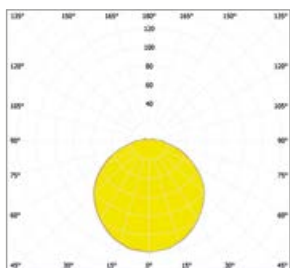

TPB | EASY LIGHT		
Lumen	LED power (W)	System power (W)
840	4,5	5,8
1250	6,8	8,5
1720	9,6	11,8
2320	12,9	15,6

POLAR DIAGRAM TPB | FROSTED