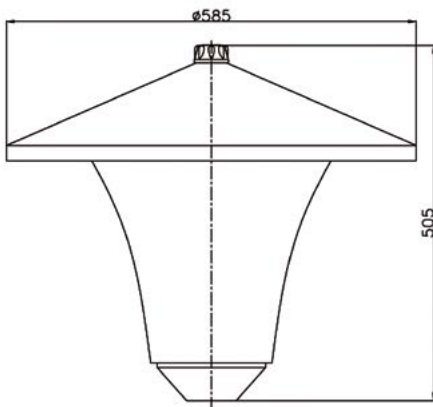

PRODUCT SPECIFICATIONS

- UV-stabilised polycarbonate top cover, batch-dyed black (RAL 9005) or grey (RAL 7032)
- Light cover: UV-stabilised polycarbonate, ice-structured finish
- UniCliq-unit
- Pole-mounted size: 60 mm
- Mass: ± 8 kg (depends on model)
- Wind surface: ± 0.25 m²
- Safety class I
- Assembly-, installation- and maintenance-friendly
- Voltage: 230/240 V, 50 Hz
- CRI: > 70
- Colour temperature neutral white (4000K) or warm white (3000K)
- Expected lifespan 100.000 hours at T environment = 25°C (L96/F10)
- Different lens configurations

OPTIONS

- Pole-mounted size 76 mm
- Other RAL colour
- Dali
- Constant Lumen Output (CLO)
- Safety class II

UNICLIQ LED UNIT

The PTK can be easily equipped with the latest lighting technology thanks to the UniCliq unit.

DIMENSIONS PTK

in mm

Lightronics supplies its luminaires as standard as Easy Light, with five standard dimming schedules (1A, 2A, 3A, 4A or 5A) that can switch capacity and brightness based on pre-set times.