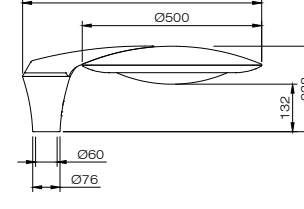

Characteristics

IP 66

IK 10

OPTIONS

PRODUCT SPECIFICATIONS

- Aluminium top cover coated
- Standard colour: RAL 7016
- Flat light cover (C1 /C2) polycarbonate, clear
- Lens-shaped light cover (C3 / C4): structured polycarbonate, clear (C3), safety glass, clear (C4)
- Pole-mounted size: 60 mm / 76 mm
- Mass: ± 5 kg (depends on model)
- Front wind surface: 0.05 m² (C1 / C2), 0.07 m² (C3), 0.06 m² (C4)
- Side wind surface: 0.06 m² (C1 / C2), 0.08 m² (C3), 0.07 m² (C4)
- Safety class: I
- Assembly-, installation- and maintenance-friendly
- Voltage: 230/240 V, 50 Hz
- Standard Surge Protection (CM/DM): 8 kV/6 kV
- Standard cable type H05BQ-F (3x1.0 mm²)
- Expected lifespan 100.000 hours at T environment = 25°C (L96/F10)
- CRI: > 70
- Colour temperature neutral white (4000K) or warm white (3000K)
- Various light distributions
- LED2WELL-Core

Colours may differ from brochure printed colours.

DIMENSIONS PRUNUS C IN MM

PRUNUS C1

PRUNUS C2

PRUNUS C3

PRUNUS C4

SMART CITY READY (optional)

Zhaga book 18 connector and screw cap (waterproof, IP66)