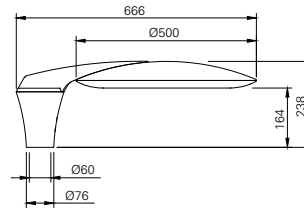

PRODUCT SPECIFICATIONS

- Aluminium top cover coated
- Standard colour: RAL 7016
- Flat light cover (C1 /C2) polycarbonate, clear
- Lens-shaped light cover (C3 / C4): structured polycarbonate, clear (C3), safety glass, clear (C4)
- Pole-mounted size: 60 mm / 76 mm
- Mass: ± 5 kg (depends on model)
- Front wind surface: 0.05 m² (C1 / C2), 0.07 m² (C3), 0.06 m² (C4)
- Side wind surface: 0.06 m² (C1 / C2), 0.08 m² (C3), 0.07 m² (C4)
- Safety class: I
- Assembly-, installation- and maintenance-friendly
- Voltage: 230/240 V, 50 Hz
- Standard Surge Protection (CM/DM): 8 kV/6 kV
- Standard cable type H05BQ-F (3x1.0 mm²)
- Expected lifespan 100.000 hours at T environment = 25°C (L96/F10)
- CRI: > 70
- Colour temperature neutral white (4000K) or warm white (3000K)
- Various light distributions
- LED2WELL-Core

OPTIONS

- Other RAL colour
- Safety class II
- Several dimming options: Dali, Dynadimmer (integrated in driver), 1-10 V
- Constant Lumen Output (CLO)
- Other pre-fitted cable
- LED2WELL-Pro

RGB LED-RING (optional)

- RGB LED ring top cover silicone (semi-transparent)
- RGB LED ring mounting flange, acrylic (semi-transparent)

- Lavender White
- Eco Green
- Sun Yellow
- Ocean Blue
- Scarlet Red
- Evening Red
- Sky Blue
- Royal Orange

Colours may differ from brochure printed colours.

DIMENSIONS PRUNUS C IN MM

PRUNUS C1