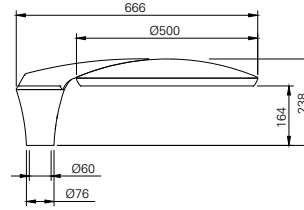

Characteristics

IP 66

IK 10

OPTIONS

PRODUCT SPECIFICATIONS

- Aluminium top cover coated
- Standard colour: RAL 7016
- Flat light cover (C1 /C2) polycarbonate, clear
- Lens-shaped light cover (C3 / C4): structured polycarbonate, clear (C3), safety glass, clear (C4)
- Pole-mounted size: 60 mm / 76 mm
- Mass: ± 5 kg (depends on model)
- Front wind surface: 0.05 m² (C1 / C2), 0.07 m² (C3), 0.06 m² (C4)
- Side wind surface: 0.06 m² (C1 / C2), 0.08 m² (C3), 0.07 m² (C4)
- Safety class: I
- Assembly-, installation- and maintenance-friendly
- Voltage: 230/240 V, 50 Hz
- Standard Surge Protection (CM/DM): 8 kV/6 kV
- Standard cable type H05BQ-F (3x1.0 mm²)
- Expected lifespan 100.000 hours at T environment = 25°C (L96/F10)
- CRI: > 70
- Colour temperature neutral white (4000K) or warm white (3000K)
- Various light distributions
- LED2WELL-Core

Colours may differ from brochure printed colours.

DIMENSIONS PRUNUS C IN MM

PRUNUS C1

PRUNUS C2

PRUNUS C3

PRUNUS C4

SMART CITY READY (optional)

Zhaga book 18 connector and screw cap (waterproof, IP66)