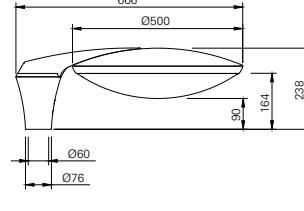

Characteristics

IP 66

IK 10

OPTIONS

PRODUCT SPECIFICATIONS

- Aluminium top cover coated
- Standard colour: RAL 7016
- Flat light cover (C1 /C2) polycarbonate, clear
- Lens-shaped light cover (C3 / C4): structured polycarbonate, clear (C3), safety glass, clear (C4)
- Pole-mounted size: 60 mm / 76 mm
- Mass: ± 5 kg (depends on model)
- Front wind surface: 0.05 m² (C1 / C2), 0.07 m² (C3), 0.06 m² (C4)
- Side wind surface: 0.06 m² (C1 / C2), 0.08 m² (C3), 0.07 m² (C4)
- Safety class: I
- Assembly-, installation- and maintenance-friendly
- Voltage: 230/240 V, 50 Hz
- Standard Surge Protection (CM/DM): 8 kV/6 kV
- Standard cable type H05BQ-F (3x1.0 mm²)
- Expected lifespan 100.000 hours at T environment = 25°C (L96/F10)
- CRI: > 70
- Colour temperature neutral white (4000K) or warm white (3000K)
- Various light distributions
- LED2WELL-Core

Colours may differ from brochure printed colours.

DIMENSIONS PRUNUS C IN MM

PRUNUS C1

PRUNUS C2

PRUNUS C3

PRUNUS C4

SMART CITY READY (optional)

Zhaga book 18 connector and screw cap (waterproof, IP66)