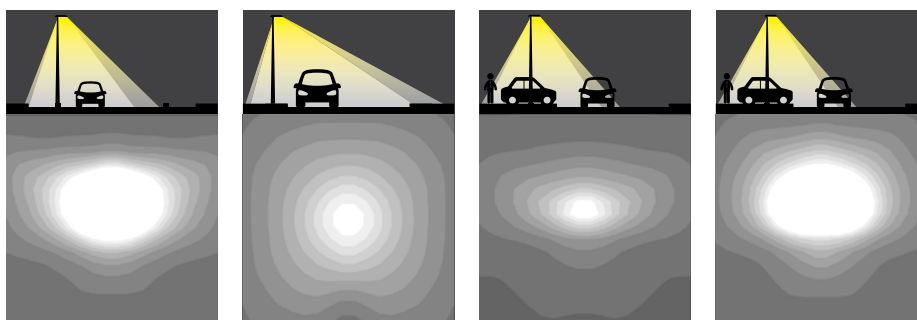

L2WG4 - 2000 lumen - LC-N   L2WG4 - 2300 lumen - LC-S   L2WG4 - 1600 lumen - LCA-2   L2WG4 - 2000 lumen - LC-O

Visit our website for the most up to date information

www.lightronics.eu