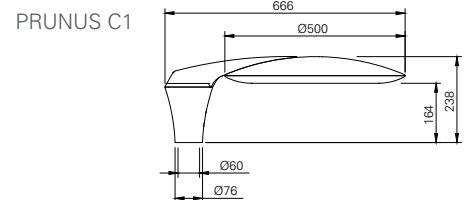

Dimensions in mm:

### Product specifications

- colour temperature neutral white (4000K) or warm white (3000K)
- flat light cover (C1 / C2): polycarbonate, clear
- lens-shaped light cover (C3 / C4): structured polycarbonate (C3), safety glass, clear (C4)
- weight: approx. 5 kg (depends on model)
- assembly-, installation- and maintenance-friendly
- pole-mount size: 60 mm / 76 mm
- CRI: > 70
- voltage: 230/240 V, 50 Hz
- safety class: I
- front wind surface: 0.05 m<sup>2</sup> (C1 / C2), 0.07 m<sup>2</sup> (C3), 0.06 m<sup>2</sup> (C4)
- side wind surface: 0.06 m<sup>2</sup> (C1 / C2), 0.08 m<sup>2</sup> (C3), 0.07 m<sup>2</sup> (C4)
- standard colour: RAL 7016
- standard cable type H05BQ-F (3x1.0 mm<sup>2</sup>)
- standard Surge Protection (CM/DM): 8 kV / 6 kV
- expected lifespan 100,000 Hrs (L80 / F10)