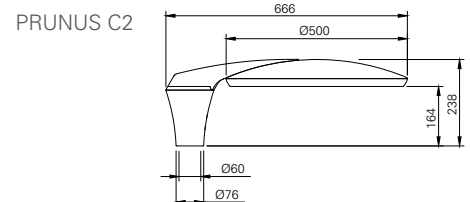

Dimensions in mm:

### Product specifications

- colour temperature neutral white (4000K) or warm white (3000K)
- flat light cover (C1 / C2): polycarbonate, clear
- lens-shaped light cover (C3 / C4): structured polycarbonate (C3), safety glass, clear (C4)
- weight: approx. 5 kg (depends on model)
- assembly-, installation- and maintenance-friendly
- pole-mount size: 60 mm / 76 mm
- CRI: > 70
- voltage: 230/240 V, 50 Hz
- safety class: I
- front wind surface: 0.05 m<sup>2</sup> (C1 / C2), 0.07 m<sup>2</sup> (C3), 0.06 m<sup>2</sup> (C4)
- side wind surface: 0.06 m<sup>2</sup> (C1 / C2), 0.08 m<sup>2</sup> (C3), 0.07 m<sup>2</sup> (C4)
- standard colour: RAL 7016
- standard cable type H05BQ-F (3x1.0 mm<sup>2</sup>)
- standard Surge Protection (CM/DM): 8 kV / 6 kV
- expected lifespan 100,000 Hrs (L80 / F10)