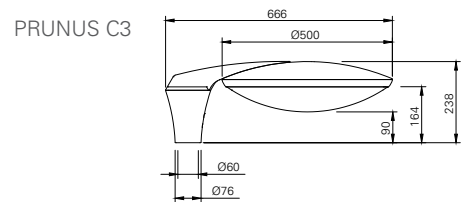

Dimensions in mm:

### Product specifications

- colour temperature neutral white (4000K) or warm white (3000K)
- flat light cover (C1 / C2): polycarbonate, clear
- lens-shaped light cover (C3 / C4): structured polycarbonate (C3), safety glass, clear (C4)
- weight: approx. 5 kg (depends on model)
- assembly-, installation- and maintenance-friendly
- pole-mount size: 60 mm / 76 mm
- CRI: > 70
- voltage: 230/240 V, 50 Hz
- safety class: I
- front wind surface: 0.05 m<sup>2</sup> (C1 / C2), 0.07 m<sup>2</sup> (C3), 0.06 m<sup>2</sup> (C4)
- side wind surface: 0.06 m<sup>2</sup> (C1 / C2), 0.08 m<sup>2</sup> (C3), 0.07 m<sup>2</sup> (C4)
- standard colour: RAL 7016
- standard cable type H05BQ-F (3x1.0 mm<sup>2</sup>)
- standard Surge Protection (CM/DM): 8 kV / 6 kV
- expected lifespan 100,000 Hrs (L80 / F10)