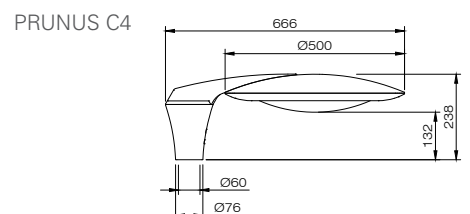

Dimensions in mm:

### Product specifications

- colour temperature neutral white (4000K) or warm white (3000K)
- flat light cover (C1 / C2): polycarbonate, clear
- lens-shaped light cover (C3 / C4): structured polycarbonate (C3), safety glass, clear (C4)
- weight: approx. 5 kg (depends on model)
- assembly-, installation- and maintenance-friendly
- pole-mount size: 60 mm / 76 mm
- CRI: > 70
- voltage: 230/240 V, 50 Hz
- safety class: I
- front wind surface: 0.05 m<sup>2</sup> (C1 / C2), 0.07 m<sup>2</sup> (C3), 0.06 m<sup>2</sup> (C4)
- side wind surface: 0.06 m<sup>2</sup> (C1 / C2), 0.08 m<sup>2</sup> (C3), 0.07 m<sup>2</sup> (C4)
- standard colour: RAL 7016
- standard cable type H05BQ-F (3x1.0 mm<sup>2</sup>)
- standard Surge Protection (CM/DM): 8 kV / 6 kV
- expected lifespan 100,000 Hrs (L80 / F10)