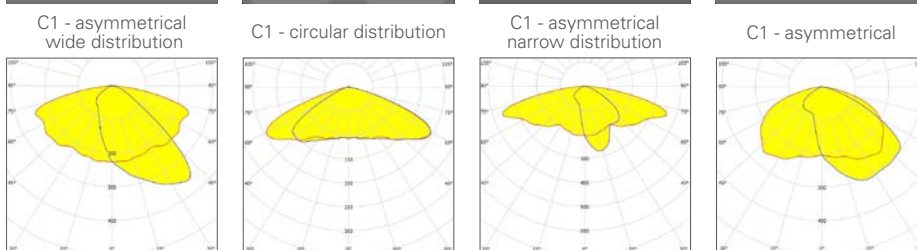

L2WG4 - 2000 lumen - LC-N   L2WG4 - 2300 lumen - LC-S   L2WG4 - 1600 lumen - LCA-2   L2WG4 - 2000 lumen - LC-O

Visit our website for the most up to date information

www.lightronics.eu