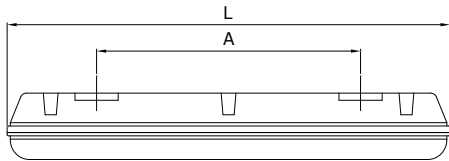

PRODUCT SPECIFICATIONS

- Housing made of impactproof, flame-retardant, UV-stabilised polycarbonate
- Standard colour RAL 7032
- Light cover made of UV-stabilised polycarbonate, frosted
- Dimensions (d x h): 101mm x 101mm
- Cable entry on the side
- Stainless steel fastening clips
- Voltage: 230/240 V, 50 Hz
- Assembly-, installation- and maintenance friendly
- CRI > 80
- Colour temperature warm white (3000K) or neutral white (4000K)
- Expected lifespan 100.000 hours at T-ambient = 25°C (L80/F10)

OPTIONS

- Emergency/continuous lighting, incl. ATF (1 hour) from casing length 1277mm
- Extern dimmable (Dali) or 1-10V
- SmartScan

DIMENSIONS PGA II

in mm

Luminaires in the Easy Light version have a fixed luminous flux.