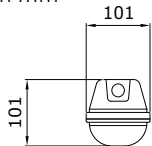

PRODUCT SPECIFICATIONS

- Housing made of impactproof, flame-retardant, UV-stabilised polycarbonate
- Standard colour RAL 7032
- Light cover made of UV-stabilised polycarbonate, frosted
- Dimensions (d x h): 101mm x 101mm
- Cable entry on the side
- Stainless steel fastening clips
- Voltage: 230/240 V, 50 Hz
- Assembly-, installation- and maintenance friendly
- CRI > 80
- Colour temperature warm white (3000K) or neutral white (4000K)
- Expected lifespan 100.000 hours at T-ambient = 25°C (L80/F10)

OPTIONS

- Emergency/continuous lighting, incl. ATF (1 hour) from casing length 1277mm
- Extern dimmable (Dali) or 1-10V
- SmartScan

DIMENSIONS PGA II

in mm

Luminaires in the Easy Light version have a fixed luminous flux.