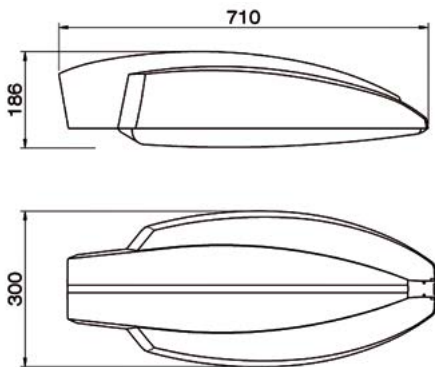

MISTRAL

PLEASANT LIGHTING

The MISTRAL has a clear light cover. The MISTRAL combines functionality with quality in an iconic design. The MISTRAL is available in various lens configurations. This facilitates the provision of situation-appropriate lighting and the luminaire blending perfectly into your environment. The MISTRAL can be supplied with an optional MISTRAL post. The curved, tapered, black lamp post (RAL9005) is available in four, five, six and eight-meter lengths.

Application areas

Characteristics

PRODUCT SPECIFICATIONS

- Aluminium top cover, black (RAL9005) or anthracite with glitter (DB703)
- Light cover: polycarbonate lens, clear
- Pole-mounted size 60/76 mm or bracket-mounted size 60 mm
- Mass: ± 10 kg (depends on model)
- Wind surface: $\pm 0,01$ m² (front), $\pm 0,10$ m² (side)
- Safety class: I
- Assembly-, installation- and maintenance-friendly
- Voltage: 230/240 V, 50 Hz
- CRI: > 70
- Colour temperature neutral white (4000K) or warm white (3000K)
- Expected lifespan 100.000 hours at T environment = 25°C (L96/F10)
- Different lens configurations

OPTIONS

- Other RAL colour
- Mistral post, moulded cone-shape, black (RAL9005) measuring 4/5/6/8 m, excl. junction box
- Dali
- Constant Lumen Output (CLO)
- Safety class: II

DIMENSIONS MISTRAL

in mm

Lightronics supplies its luminaires as standard as Easy Light, with five standard dimming schedules (1A, 2A, 3A, 4A or 5A) that can switch capacity and brightness based on pre-set times.