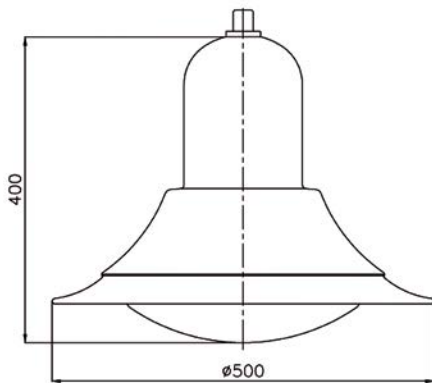

PRODUCT SPECIFICATIONS

- Aluminium top cover, coated black (RAL9005)
- Light cover UV-stabilised polycarbonate, with or without leather structure
- Extension 3/4" external
- Mass: ± 10 kg (depends on model)
- Wind surface: ± 0.14 m²
- Safety class: I
- Assembly-, installation- and maintenance-friendly
- Voltage: 230/240 V, 50 Hz
- CRI: > 70
- Colour temperature neutral white (4000K), warm white (3000K) or extra warm white (2700K)
- Expected lifespan 100.000 hours at T environment = 25°C (L96/F10)
- Different lens configurations

OPTIONS

- Other RAL colour
- Connection: 1/2" external
- Dali
- Safety class: II
- Constant Lumen Output (CLO)

SMART CITY READY (optional)

Zhaga book 18 connector and screw cap (waterproof, IP66)

DIMENSIONS MAK

in mm

Lightronics supplies its luminaires as standard as Easy Light, with five standard dimming schedules (1A, 2A, 3A, 4A or 5A) that can switch capacity and brightness based on pre-set times.