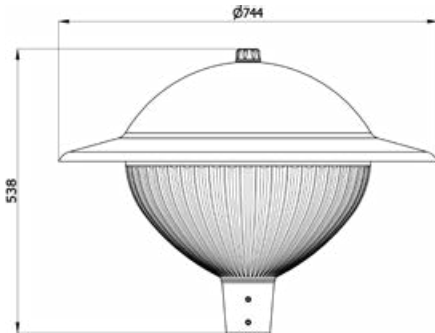

Application areas

Characteristics

IP 65

IK 10

CE

PRODUCT SPECIFICATIONS

- UV stabilized polycarbonate top cover, batch-dyed grey (RAL7038)
- Light cover: UV stabilized polycarbonate lens, clear
- Optica shielding: clear structured polycarbonate
- UniCliq unit
- Pole-mounted size: 60 mm
- Mass: ± 8 kg (depends on model)
- Wind surface: ± 0.15 m²
- Safety class: I
- Assembly-, installation- and maintenance-friendly
- Voltage: 230/240V, 50Hz
- CRI: > 70
- Colour temperature neutral white (4000K) or warm white (3000K)
- Expected lifespan 100.000 hours at T environment = 25°C (L96/F10)
- Different lens configurations

OPTIONS

- Pole-mounted size 76 mm
- Other RAL colour
- Dali
- Constant Lumen Output (CLO)
- Safety class: II

UNICLIQ LED UNIT

The HOLBEIN can be easily equipped with the latest lighting technology thanks to the UniCliq unit.

SMART CITY READY (optional)

Zhaga book 18 connector and screw cap (waterproof, IP66)

DIMENSIONS HOLBEIN

in mm

Lightronics supplies its luminaires as standard as Easy Light, with five standard dimming schedules (1A, 2A, 3A, 4A or 5A) that can switch capacity and brightness based on pre-set times.