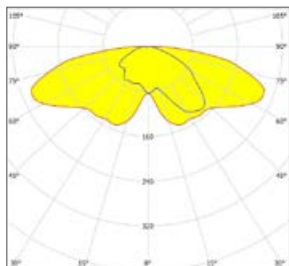

HOLBEIN | LED²WELL CORE OUR STANDARD LIGHTING SOLUTION

Number of LEDs	Lumen	3000K		4000K	
		LED-power (W)	System power (W)	LED-power (W)	System power (W)
16	800	5,7	8,0	5,5	7,7
	1050	6,8	9,0	6,3	8,6
	1200	7,5	9,8	7,2	9,5
	1350	8,1	10,5	7,9	10,2
	1500	8,8	11,2	8,5	10,9
	1600	9,3	11,7	9,0	11,4
	1800	10,4	12,8	10,0	12,4
	2000	11,2	13,7	10,6	13,1
	2150	12,4	14,9	11,5	13,9
	2300	13,5	16,1	12,6	15,1
	2500	14,8	17,5	14,2	16,8
	2750	16,6	19,4	15,7	18,5
3000	18,5	21,4	17,3	20,1	

CODE 7