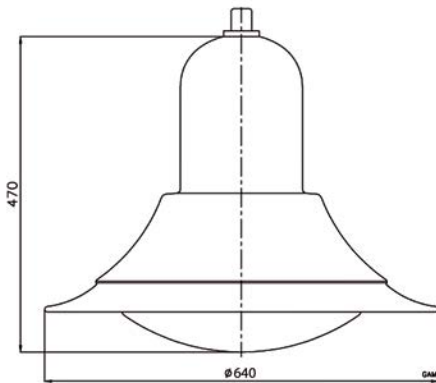

PRODUCT SPECIFICATIONS

- Aluminium top cover, coated black (RAL9005)
- Light cover UV-stabilised polycarbonate, with or without leather structure
- Extension 3/4" external
- Mass: ± 10 kg (depends on model)
- Wind surface: ± 0.14 m²
- Safety class: I
- Assembly-, installation- and maintenance-friendly
- Voltage: 230/240 V, 50 Hz
- CRI: > 70
- Colour temperature neutral white (4000K), warm white (3000K) or extra warm white (2700K)
- Expected lifespan 100.000 hours at T environment = 25°C (L96/F10)
- Other lens configurations

OPTIONS

- Other RAL colour
- Connection: 1/2" external
- Dali
- Safety class: II
- Constant Lumen Output (CLO)

SMART CITY READY (optional)

Zhaga book 18 connector and screw cap (waterproof, IP66)

DIMENSIONS GAM

in mm

Lightronics supplies its luminaires as standard as Easy Light, with five standard dimming schedules (1A, 2A, 3A, 4A or 5A) that can switch capacity and brightness based on pre-set times.