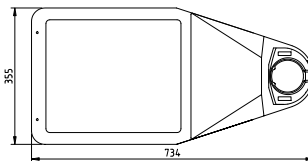

Application areas

Characteristics

PRODUCT SPECIFICATIONS

- Housing aluminum double coated (RAL 9007, 9005 and 7016)
- Light cover clear safety glass
- Pole mounted 60 mm
- Bracket mounted 76 mm
- Tilt angle adjustable from -15 to 0° (bracket mounting 48/60 mm), 0 to 10° (pole mounting 76 mm)
- Mass: ± 16 kg (depends on model)
- Wind surface: ± 0.08 m² (front), ± 0.04 m² (side)
- Safety class: I
- Assembly-, installation- and maintenance-friendly
- Voltage: 230/240 V, 50 Hz
- Standard Surge Protection (CM/DM) 10kV/6kV
- Standard cable type HO5BQ-F 3 x 1 mm²
- As standard in 32, 48 or 64 LEDs
- CRI: > 70
- Color temperature standard neutral white (4000K) or 3000K (warm white)
- Expected lifespan 100.000 hours at T environment = 25°C (L96/F10)
- Different lens configurations
- LED2WELL CORE

DIMENSIONS BRISA PLUS IN MM

Pole size 48/60 (pole mounted)

Pole size 48/60 (bracket mounted)

Pole size 76 (pole mounted)

SMART CITY READY (optional)

Zhaga book 18 connector and screw cap (waterproof, IP66)