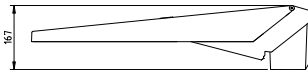

DIMENSIONS BRISA PLUS IN MM

Pole size 48/60 (pole mounted)

Pole size 48/60 (bracket mounted)

Pole size 76 (pole mounted)

SMART CITY READY (optional)

Zhaga book 18 connector and screw cap (waterproof, IP66)