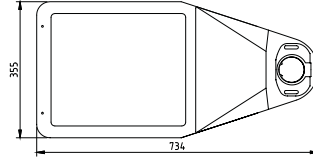

Application areas

Characteristics

PRODUCT SPECIFICATIONS

- Housing aluminum double coated (RAL 9007, 9005 and 7016)
- Light cover clear safety glass
- Pole mounted 60 mm
- Bracket mounted 76 mm
- Tilt angle adjustable from -15 to 0° (bracket mounting 48/60 mm), 0 to 10° (pole mounting 76 mm)
- Mass: ± 16 kg (depends on model)
- Wind surface: ± 0.08 m² (front), ± 0.04 m² (side)
- Safety class: I
- Assembly-, installation- and maintenance-friendly
- Voltage: 230/240 V, 50 Hz
- Standard Surge Protection (CM/DM) 10kV/6kV
- Standard cable type HO5BQ-F 3 x 1 mm²
- As standard in 32, 48 or 64 LEDs
- CRI: > 70
- Color temperature standard neutral white (4000K) or 3000K (warm white)
- Expected lifespan 100.000 hours at T environment = 25°C (L96/F10)
- Different lens configurations
- LED2WELL CORE

DIMENSIONS BRISA PLUS IN MM

Pole size 48/60 (pole mounted)

Pole size 48/60 (bracket mounted)

Pole size 76 (pole mounted)

SMART CITY READY (optional)

Zhaga book 18 connector and screw cap (waterproof, IP66)