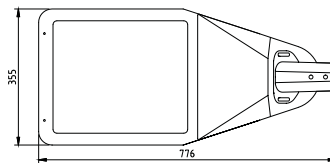

Application areas

Characteristics

PRODUCT SPECIFICATIONS

- Housing aluminum double coated (RAL 9007, 9005 and 7016)
- Light cover clear safety glass
- Pole mounted 60 mm
- Bracket mounted 76 mm
- Tilt angle adjustable from -15 to 0° (bracket mounting 48/60 mm), 0 to 10° (pole mounting 76 mm)
- Mass: ± 16 kg (depends on model)
- Wind surface: ± 0.08 m² (front), ± 0.04 m² (side)
- Safety class: I
- Assembly-, installation- and maintenance-friendly
- Voltage: 230/240 V, 50 Hz
- Standard Surge Protection (CM/DM) 10kV/6kV
- Standard cable type HO5BQ-F 3 x 1 mm²
- As standard in 32, 48 or 64 LEDs
- CRI: > 70
- Color temperature standard neutral white (4000K) or 3000K (warm white)
- Expected lifespan 100.000 hours at T environment = 25°C (L96/F10)
- Different lens configurations
- LED2WELL CORE

DIMENSIONS BRISA PLUS IN MM

Pole size 48/60 (pole mounted)

Pole size 48/60 (bracket mounted)

Pole size 76 (pole mounted)

SMART CITY READY (optional)

Zhaga book 18 connector and screw cap (waterproof, IP66)