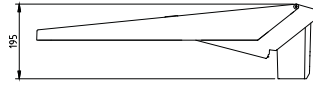

Application areas

Characteristics

PRODUCT SPECIFICATIONS

- Housing aluminum double coated (RAL 9007, 9005 and 7016)
- Light cover clear safety glass
- Pole mounted 60 mm
- Bracket mounted 76 mm
- Tilt angle adjustable from -15 to 0° (bracket mounting 48/60 mm), 0 to 10° (pole mounting 76 mm)
- Mass: ± 16 kg (depends on model)
- Wind surface: ± 0.08 m² (front), ± 0.04 m² (side)
- Safety class: I
- Assembly-, installation- and maintenance-friendly
- Voltage: 230/240 V, 50 Hz
- Standard Surge Protection (CM/DM) 10kV/6kV
- Standard cable type HO5BQ-F 3 x 1 mm²
- As standard in 32, 48 or 64 LEDs
- CRI: > 70
- Color temperature standard neutral white (4000K) or 3000K (warm white)
- Expected lifespan 100.000 hours at T environment = 25°C (L96/F10)
- Different lens configurations
- LED2WELL CORE

DIMENSIONS BRISA PLUS IN MM

Pole size 48/60 (pole mounted)

Pole size 48/60 (bracket mounted)

Pole size 76 (pole mounted)

SMART CITY READY (optional)

Zhaga book 18 connector and screw cap (waterproof, IP66)