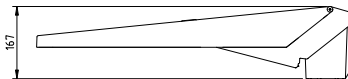

Application areas

Characteristics

PRODUCT SPECIFICATIONS

- Housing aluminum double coated (RAL 9007, 9005 and 7016)
- Light cover clear safety glass
- Pole mounted 60 mm
- Bracket mounted 76 mm
- Tilt angle adjustable from -15 to 0° (bracket mounting 48/60 mm), 0 to 10° (pole mounting 76 mm)
- Mass: ± 16 kg (depends on model)
- Wind surface: ± 0.08 m² (front), ± 0.04 m² (side)
- Safety class: I
- Assembly-, installation- and maintenance-friendly
- Voltage: 230/240 V, 50 Hz
- Standard Surge Protection (CM/DM) 10kV/6kV
- Standard cable type HO5BQ-F 3 x 1 mm²
- As standard in 32, 48 or 64 LEDs
- CRI: > 70
- Color temperature standard neutral white (4000K) or 3000K (warm white)
- Expected lifespan 100.000 hours at T environment = 25°C (L96/F10)
- Different lens configurations
- LED2WELL CORE

DIMENSIONS BRISA PLUS IN MM

Pole size 48/60 (pole mounted)

Pole size 48/60 (bracket mounted)

Pole size 76 (pole mounted)

SMART CITY READY (optional)

Zhaga book 18 connector and screw cap (waterproof, IP66)