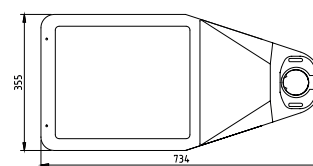

Access roads

Roundabouts

Industrial areas

Light cover: clear safety glass

Housing: aluminium double coated

(RAL 9007, 9005 or 7016)

Light source: LED

Dimensions in mm:

Pole size 48/60 (bracket mounted)

Pole size 48/60 (pole mounted)

Pole size 76 (pole mounted)

Technical specifications

LED	Lumen LED	LED power (W)	System power (W)
32	3240	19	21.4
32	3500	20.5	22.9
32	3780	22.3	25
32	4000	23.4	26.3
32	4320	26.8	30.2
32	4860	30.3	34
32	5670	33.8	38
32	6480	38.7	43.5
32	7290	43.2	48.5
48	7560	44.4	48.3
48	8100	48.9	51.8
48	8640	51.9	55.5
48	9720	55.2	62
48	10800	61.9	69.5
64	11500	65.2	73.3
64	12500	71.2	80.2
64	13800	78.3	88
64	14800	82.6	94
64	15500	87.2	98
64	16000	90.1	102
64	17000	97.9	110
64	18000	105	118

BRISA Plus III ROVL M4

Product specifications

- light cover clear safety glass
- aluminium housing
- assembly-, installation- and maintenance-friendly
- colour temperature standard neutral white (4000K) or warm white (3000K)
- CRI: > 70
- pole fixing (separate pieces):
 - for pole size 60mm (bracket-mounted)
 - for pole size 76 mm (pole-mounted)
- LED provide with optics
- mass: ± 16 kg (depends on model)
- safety class: I
- standard 32, 48 of 64 LEDs
- tilt angle adjustable from -15 to 0° (bracket mounting 60 mm), 0 to 10° (pole mounting 76 mm)
- voltage: 230/240 V, 50 Hz
- wind surface: ± 0.04 m² (front), ± 0.08 m² (side)
- expected lifespan Hrs: 100,000 (L80 / F10)