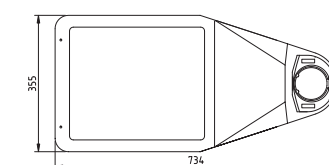

Access roads

Roundabouts

Industrial areas

Light cover: clear safety glass

Housing: aluminium double coated

(RAL 9007, 9005 or 7016)

Light source: LED

Dimensions in mm:

Pole size 48/60 (bracket mounted)

Pole size 48/60 (pole mounted)

Pole size 76 (pole mounted)

Technical specifications

LED	Lumen LED	LED power (W)	System power (W)
32	3240	19	21.4
32	3500	20.5	22.9
32	3780	22.3	25
32	4000	23.4	26.3
32	4320	26.8	30.2
32	4860	30.3	34
32	5670	33.8	38
32	6480	38.7	43.5
32	7290	43.2	48.5
48	7560	44.4	48.3
48	8100	48.9	51.8
48	8640	51.9	55.5
48	9720	55.2	62
48	10800	61.9	69.5
64	11500	65.2	73.3
64	12500	71.2	80.2
64	13800	78.3	88
64	14800	82.6	94
64	15500	87.2	98
64	16000	90.1	102
64	17000	97.9	110
64	18000	105	118

BRISA Plus III ROVL M4

Product specifications

- light cover clear safety glass
- aluminium housing
- assembly-, installation- and maintenance-friendly
- colour temperature standard neutral white (4000K) or warm white (3000K)
- CRI: > 70
- pole fixing (separate pieces):
 - for pole size 60mm (bracket-mounted)
 - for pole size 76 mm (pole-mounted)
- LED provide with optics
- mass: ± 16 kg (depends on model)
- safety class: I
- standard 32, 48 of 64 LEDs
- tilt angle adjustable from -15 to 0° (bracket mounting 60 mm), 0 to 10° (pole mounting 76 mm)
- voltage: 230/240 V, 50 Hz
- wind surface: ± 0.04 m² (front), ± 0.08 m² (side)
- expected lifespan Hrs: 100,000 (L80 / F10)