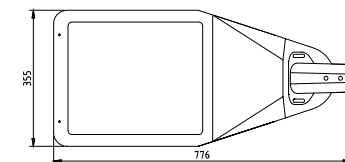

Access roads

Roundabouts

Industrial areas

Light cover: clear safety glass

Housing: aluminium double coated

(RAL 9007, 9005 or 7016)

Light source: LED

Dimensions in mm:

Pole size 48/60 (bracket mounted)

Pole size 48/60 (pole mounted)

Pole size 76 (pole mounted)

Technical specifications

LED	Lumen LED	LED power (W)	System power (W)
32	3240	19	21.4
32	3500	20.5	22.9
32	3780	22.3	25
32	4000	23.4	26.3
32	4320	26.8	30.2
32	4860	30.3	34
32	5670	33.8	38
32	6480	38.7	43.5
32	7290	43.2	48.5
48	7560	44.4	48.3
48	8100	48.9	51.8
48	8640	51.9	55.5
48	9720	55.2	62
48	10800	61.9	69.5
64	11500	65.2	73.3
64	12500	71.2	80.2
64	13800	78.3	88
64	14800	82.6	94
64	15500	87.2	98
64	16000	90.1	102
64	17000	97.9	110
64	18000	105	118

BRISA Plus III ROVL M4

Product specifications

- light cover clear safety glass
- aluminium housing
- assembly-, installation- and maintenance-friendly
- colour temperature standard neutral white (4000K) or warm white (3000K)
- CRI: > 70
- pole fixing (separate pieces):
 - for pole size 60mm (bracket-mounted)
 - for pole size 76 mm (pole-mounted)
- LED provide with optics
- mass: ± 16 kg (depends on model)
- safety class: I
- standard 32, 48 of 64 LEDs
- tilt angle adjustable from -15 to 0° (bracket mounting 60 mm), 0 to 10° (pole mounting 76 mm)
- voltage: 230/240 V, 50 Hz
- wind surface: ± 0.04 m² (front), ± 0.08 m² (side)
- expected lifespan Hrs: 100,000 (L80 / F10)