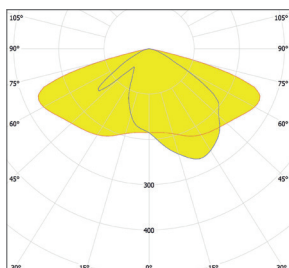

Pole size 48/60 (bracket mounted)

Pole size 48/60 (pole mounted)

Pole size 76 (pole mounted)

Technical specifications

LED	Lumen LED	LED power (W)	System power (W)
32	3240	19	21.4
32	3500	20.5	22.9
32	3780	22.3	25
32	4000	23.4	26.3
32	4320	26.8	30.2
32	4860	30.3	34
32	5670	33.8	38
32	6480	38.7	43.5
32	7290	43.2	48.5
48	7560	44.4	48.3
48	8100	48.9	51.8
48	8640	51.9	55.5
48	9720	55.2	62
48	10800	61.9	69.5
64	11500	65.2	73.3
64	12500	71.2	80.2
64	13800	78.3	88
64	14800	82.6	94
64	15500	87.2	98
64	16000	90.1	102
64	17000	97.9	110
64	18000	105	118

BRISA Plus III ROVL M4

Product specifications

- light cover clear safety glass
- aluminium housing
- assembly-, installation- and maintenance-friendly
- colour temperature standard neutral white (4000K) or warm white (3000K)
- CRI: > 70
- pole fixing (separate pieces):
 - for pole size 60mm (bracket-mounted)
 - for pole size 76 mm (pole-mounted)
- LED provide with optics
- mass: ± 16 kg (depends on model)
- safety class: I
- standard 32, 48 of 64 LEDs
- tilt angle adjustable from -15 to 0° (bracket mounting 60 mm), 0 to 10° (pole mounting 76 mm)
- voltage: 230/240 V, 50 Hz
- wind surface: ± 0.04 m² (front), ± 0.08 m² (side)
- expected lifespan Hrs: 100,000 (L80 / F10)