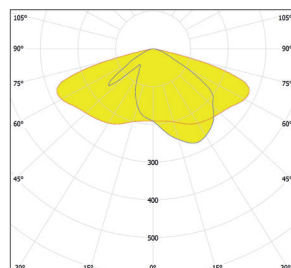

Pole size 48/60 (bracket mounted)

Pole size 48/60 (pole mounted)

Pole size 76 (pole mounted)

Technical specifications

LED	Lumen LED	LED power (W)	System power (W)
32	3240	19	21.4
32	3500	20.5	22.9
32	3780	22.3	25
32	4000	23.4	26.3
32	4320	26.8	30.2
32	4860	30.3	34
32	5670	33.8	38
32	6480	38.7	43.5
32	7290	43.2	48.5
48	7560	44.4	48.3
48	8100	48.9	51.8
48	8640	51.9	55.5
48	9720	55.2	62
48	10800	61.9	69.5
64	11500	65.2	73.3
64	12500	71.2	80.2
64	13800	78.3	88
64	14800	82.6	94
64	15500	87.2	98
64	16000	90.1	102
64	17000	97.9	110
64	18000	105	118

BRISA Plus III ROVL M4

Product specifications

- light cover clear safety glass
- aluminium housing
- assembly-, installation- and maintenance-friendly
- colour temperature standard neutral white (4000K) or warm white (3000K)
- CRI: > 70
- pole fixing (separate pieces):
 - for pole size 60mm (bracket-mounted)
 - for pole size 76 mm (pole-mounted)
- LED provide with optics
- mass: ± 16 kg (depends on model)
- safety class: I
- standard 32, 48 of 64 LEDs
- tilt angle adjustable from -15 to 0° (bracket mounting 60 mm), 0 to 10° (pole mounting 76 mm)
- voltage: 230/240 V, 50 Hz
- wind surface: ± 0.04 m² (front), ± 0.08 m² (side)
- expected lifespan Hrs: 100,000 (L80 / F10)